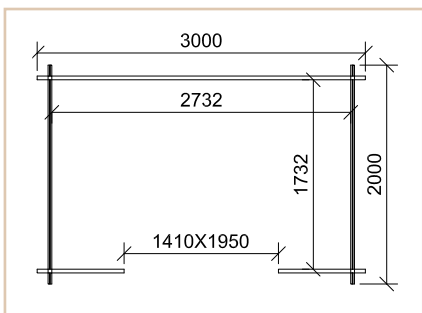

Price
€6,180
Professional
Assembly Included

Price includes:
Incl. 100mm roof & external wall insulation
FREE steel roofing tiles
FREE 50mm floor insulation
FREE gutters & downpipes

Cabin details	
Wall thickness	45mm
Size	3m x 2m (9.8ft x 6.6ft)
Doors	Premium living type door
Roof	Steel roof tiles
Ridge height	2160mm
Wall height	1960mm
Floor bearers	45mm x 50mm