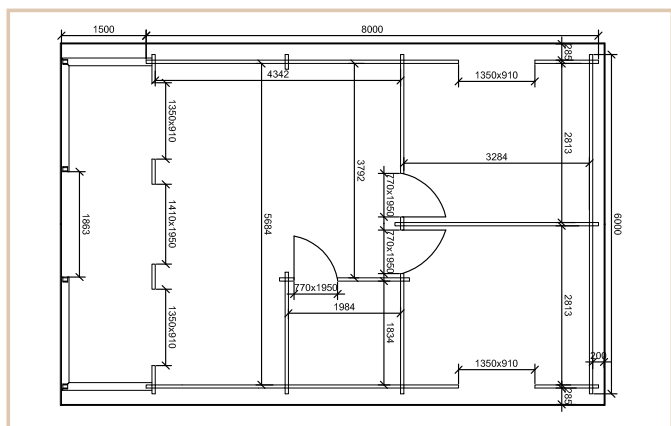

Professional
Assembly Included

Price includes:

Incl. 100mm roof & external wall insulation

FREE steel roofing tiles

FREE 50mm floor insulation

FREE gutters & downpipes

Cabin details

Wall thickness	45mm / 60mm
Size	6m x 8m +1.5m (19.7ft x 26.2ft + 5ft)
Doors	Premium living type doors
Windows	Premium living type windows
Roof	Steel roof tiles
Ridge height	2925mm
Wall height	2145mm
Floor bearers	50mm x 100mm