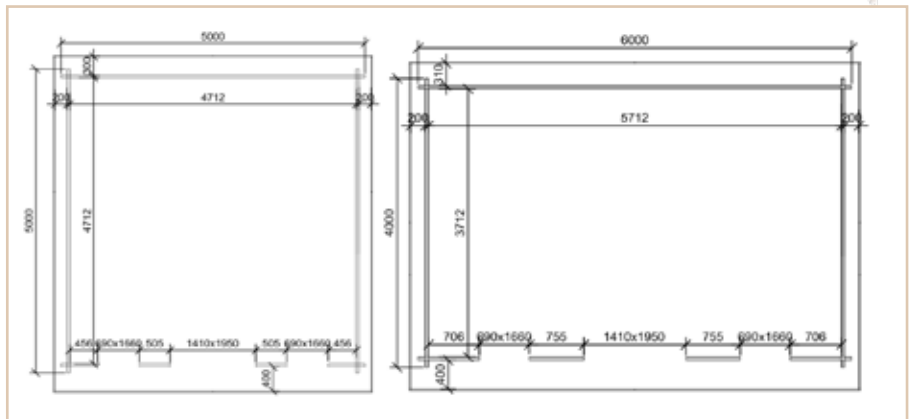

Wall thickness	45mm
Size	6m x 4m, 5m x 4m, 5m x 5m, 5m x 3m
Doors	Premium living type door
Windows	Premium living type windows
Roof	Steel roof tiles
Ridge height	2600mm
Wall height	2080mm
Floor bearers	45mm x 50mm