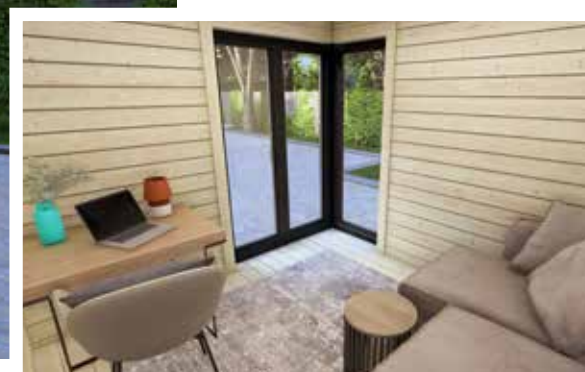

Cabin details	
Wall thickness	200mm
Size	4m x 3m (13ft x 9.8ft), 5m x 3m (16.5ft x 9.8ft)
Log thickness	44mm
Doors	Schüco (Germany) uPVC - Antracite grey
Windows	Schüco (Germany) uPVC - Antracite grey
Roof	Steel roof
Ridge height	2470mm
Wall height	2210mm
Floor bearers	50mm x 45mm