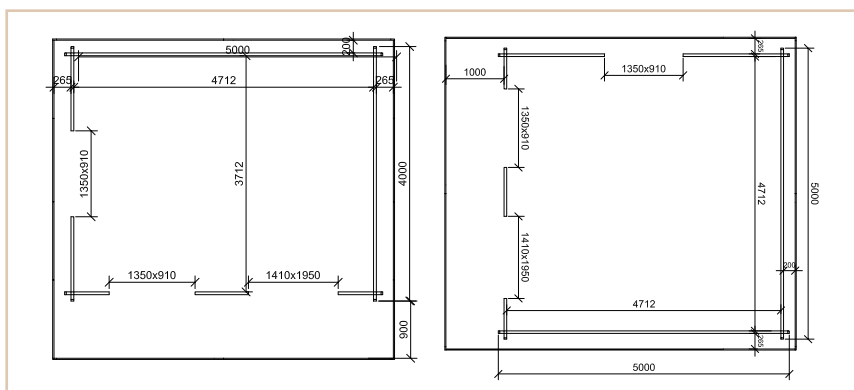

Professional Assembly Included

Cabin details

Wall thickness	45mm
Size	4m x 4m, 4m x 5m, 5m x 4m, 6m x 4m, 5m x 5m
Doors	Premium living type door
Windows	Premium living type windows
Roof	Steel roof tiles
Ridge height	2535mm
Wall height	2145mm
Floor bearers	45mm x 50mm