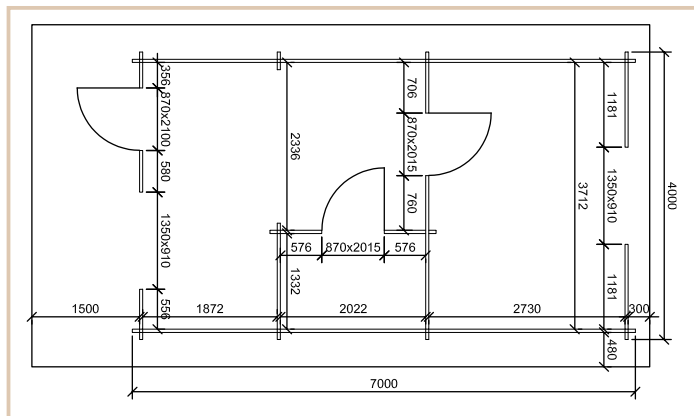

Price includes:

Incl. 100mm roof & external wall insulation

FREE steel roofing tiles

FREE 50mm floor insulation

FREE gutters & downpipes

Price €22,260

Professional Assembly Included

Cabin details	
Walls	45mm
Size	4m x 7m (13.1ft x 23ft)
Doors	Premium living type doors
Windows	Premium living type windows
Roof	Steel roof tiles
Ridge height	2665mm
Wall height	2275mm
Floor bearers	50mm x 100mm