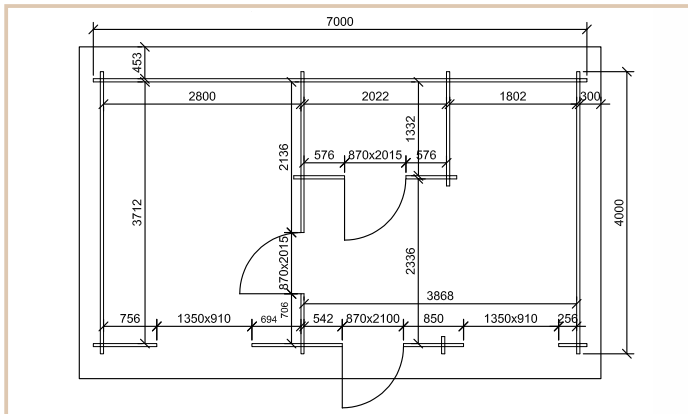

Professional Assembly Included

Price includes:

Incl. 100mm roof & external wall Insulation

FREE steel roofing tiles

FREE 50mm floor insulation

FREE gutters & downpipes

Cabin details

Walls	45mm
Size	7m x 4m (23ft x 13.1ft)
Doors	Premium living type doors
Windows	Premium living type windows
Roof	Steel roof tiles
Ridge height	2730mm
Wall height	2340mm
Floor bearers	50mm x 100mm