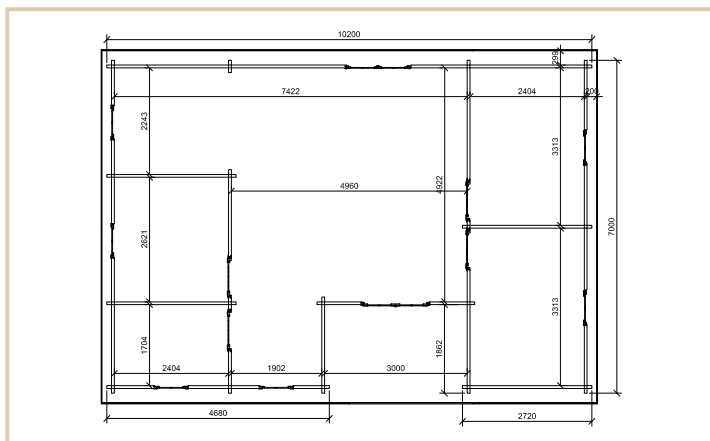

Cabin details

Walls	45mm / 60mm
Size	10.2m x 7m (33.5ft x 23ft)
Windows	Premium living type doors
Doors	Premium living type windows
Roof	Steel roof tiles
Ridge height	3180mm
Wall height	2350mm
Floor bearers	50mm x 100mm