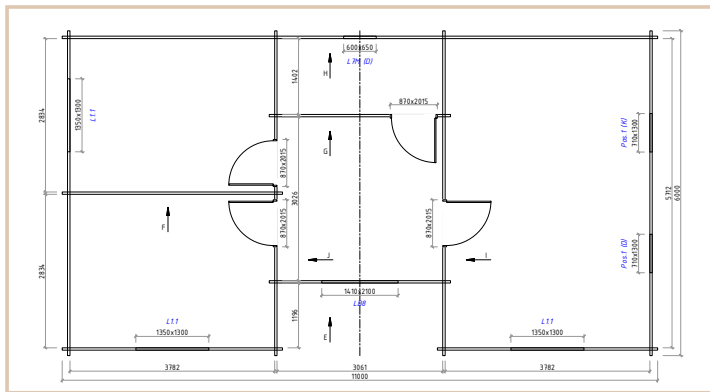

Professional Assembly Included