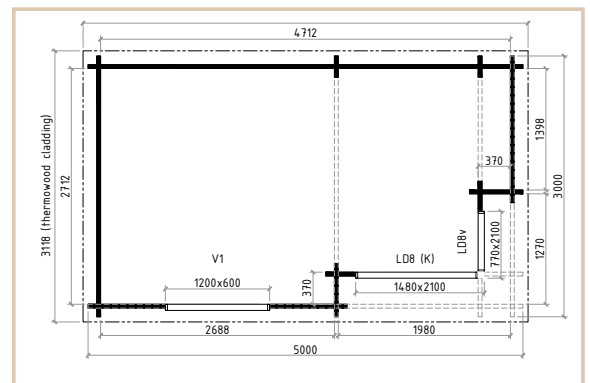

**Professional
Assembly Included**

Cabin details

Wall thickness	200mm
Size	5m x 3m (16.5ft x 9.8ft), 6m x 3m (20ft x 9.8ft)
Log thickness	44mm
Doors	Schüco (Germany) uPVC - Antracite grey
Windows	Schüco (Germany) uPVC - Antracite grey
Roof	Steel roof
Ridge height	2600mm
Wall height	2340mm
Floor bearers	50mm x 45mm