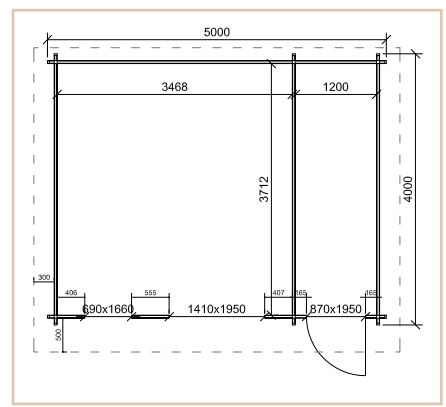

Cabin details

Wall thickness	45mm
Size	5m x 3m 5m x 4m 5m x 5m 6m x 4m
Doors	Premium living type door
Windows	Premium living type windows
Roof	Steel roof tiles
Ridge height	2600mm
Wall height	2080mm
Floor bearers	45mm x 50mm

Professional Assembly Included