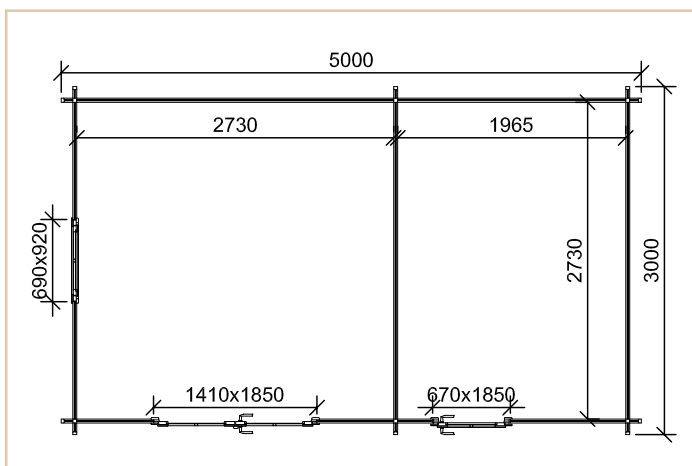

Cabin details

Wall thickness	45mm
Size	5m x 3m (16.4ft x 9.8ft)
Doors	Premium living type doors
Windows	Premium living type windows
Roof	Steel roof tiles
Ridge height	2650mm
Wall height	1810mm / 2310mm
Floor bearers	45mm x 50mm