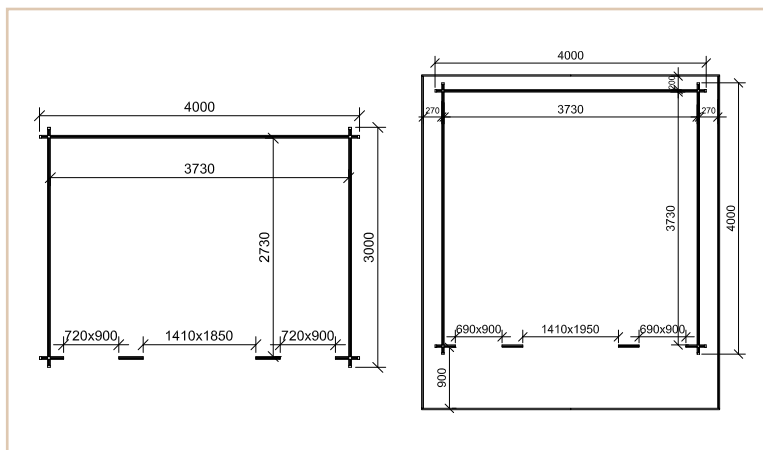

- Incl.** 100mm roof & external wall insulation
- FREE** steel roofing tiles
- FREE** 50mm floor insulation
- FREE** gutters & downpipes

Professional Assembly Included

Cabin details	
Wall thickness	45mm
Overall Size	4m x 3m (13ft x 9.8ft) or 4m x 4m (13ft x 13ft)
Doors	Premium living type door
Windows	Premium living type windows
Roof	Steel roof tiles
Ridge height	2450mm
Wall height	2110mm
Floor bearers	45mm x 50mm