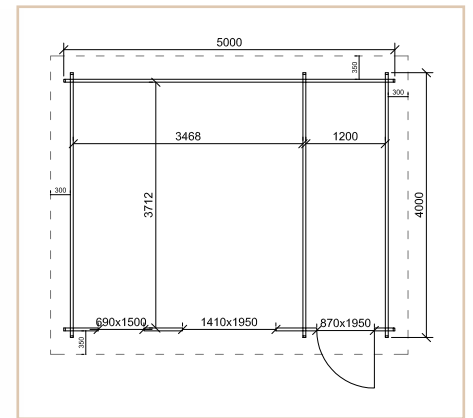

Cabin details	
Wall thickness	45mm
Size	5m x 3m 5m x 4m 5m x 5m 6m x 4m
Doors	Premium living type door
Windows	Premium living type windows
Roof	Steel roof tiles
Ridge height	2500mm
Wall height	2100mm
Floor bearers	45mm x 50mm

Professional Assembly Included