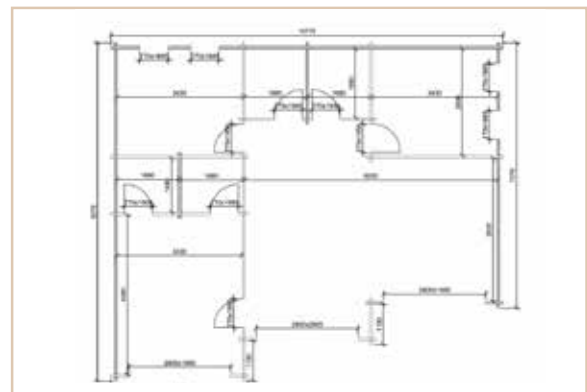

Four Bed 14.2m x 12.2m (46.5ft x 40ft) Price **€122,350**