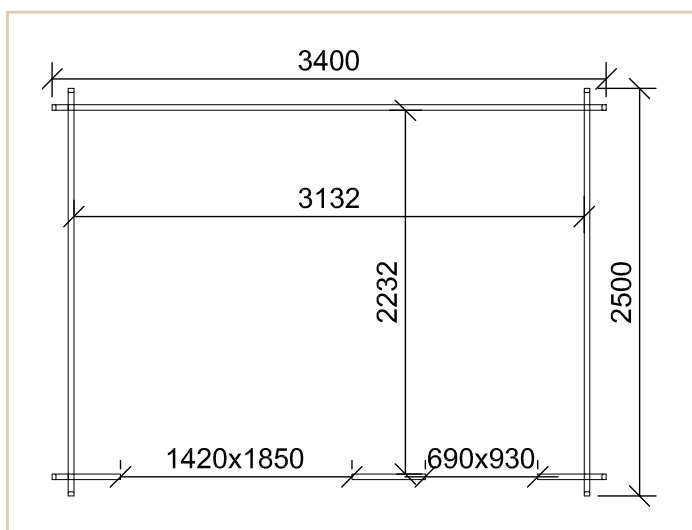

Wall thickness	45mm
Size	3.4m x 2.5m (11.2ft x 8.2ft)
Doors	Premium living type door
Windows	Premium living type window
Roof	Steel roof tiles
Ridge height	2450mm
Wall height	2050mm
Floor bearers	45mm x 50mm