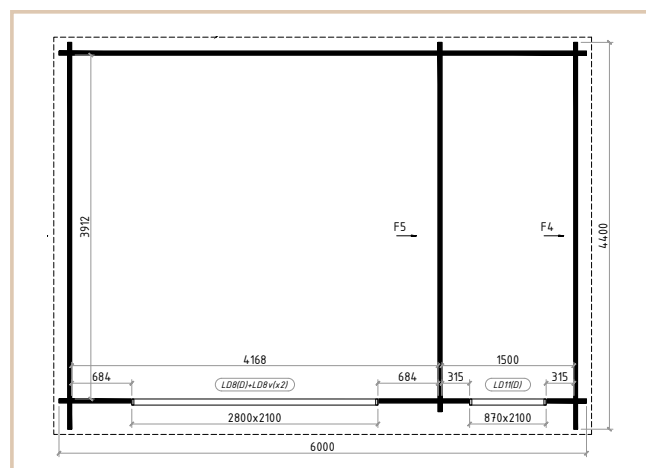

Cabin details

Wall thickness	200mm
Size	6.0m x 4.4m
Log thickness	44mm
Doors	Schüco (Germany) uPVC - Antracite grey
Windows	Schüco (Germany) uPVC - Antracite grey
Roof	Steel roof
Ridge height	2470mm
Wall height	2210mm
Floor bearers	50mm x 45mm