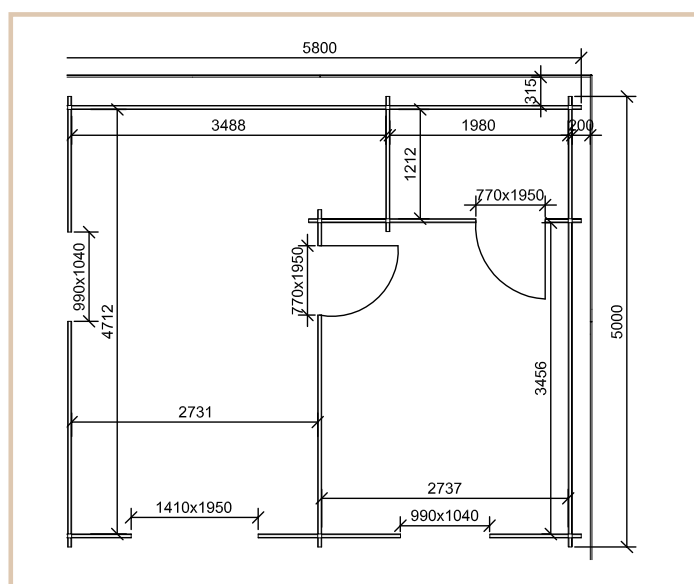

Price includes:

Incl. 100mm roof & external wall insulation

FREE steel roofing tiles

FREE 50mm floor insulation

FREE gutters & downpipes

Cabin details

Wall thickness	45mm
Size	5.8m x 5m (19ft x 16.4ft)
Doors	Premium living type doors
Windows	Premium living type windows
Roof	Steel roof tiles
Ridge height	2600mm
Wall height	2210mm
Floor bearers	50mm x 100mm