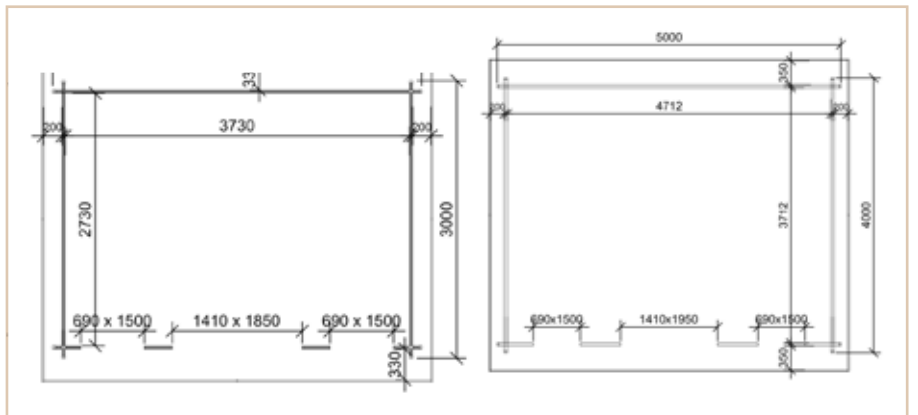

Price includes:

- Incl.** 100mm roof & external wall insulation
- FREE** steel roofing tiles
- FREE** 50mm floor insulation
- FREE** gutters & downpipes

**Professional
Assembly Included**

Cabin details

Wall thickness	45mm
Size	4m x 3m, 5m x 3m, 4m x 4m, 6m x 3m, 5m x 4m, 6m x 4m, 5m x 5m
Doors	Premium living type door
Windows	Premium living type windows
Roof	Steel roof tiles
Ridge height	2500mm
Wall height	2100mm
Floor bearers	45mm x 50mm