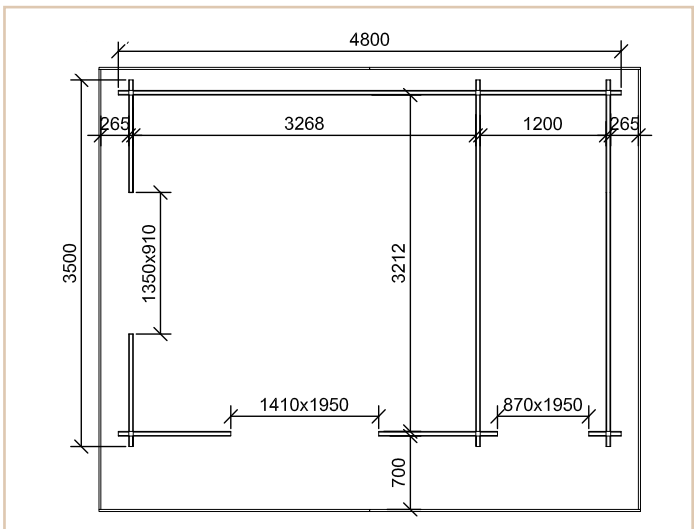

Wall thickness	45mm
Size	4.8m x 3.5m (15.7ft x 11.5ft)
Doors	Premium living type doors
Windows	Premium living type windows
Roof	Steel roof tiles
Ridge height	2535mm
Wall height	2145mm
Floor bearers	45mm x 50mm