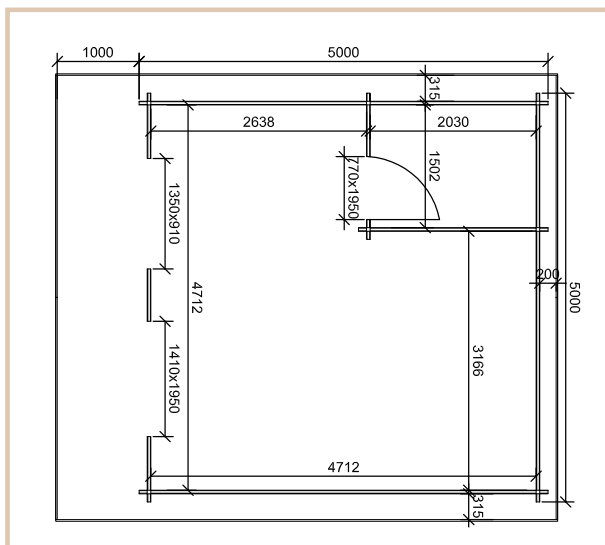

WWW.LOGHOUSE.IE [f/LOGHOUSE.IE](https://www.facebook.com/loghouse.ie)

Dublin Studio 5m x 5m + 1m overhang

FREE
GERMAN MADE
"SCHUCO" PVC
WINDOW & DOOR UPGRADE
(WHILE STOCK LAST)

Price **€18,970**

Professional Assembly
Included