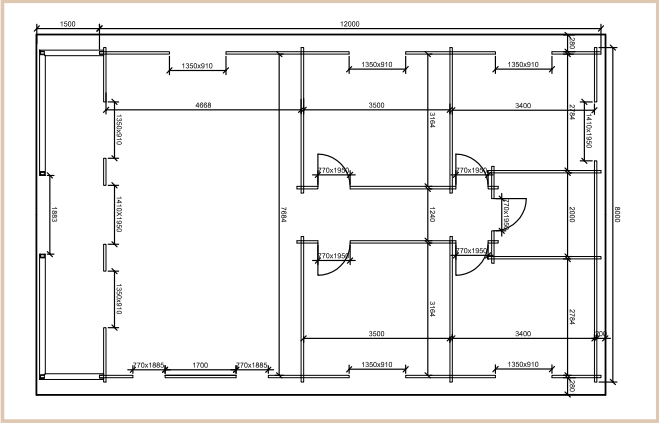

Cabin details	
Wall thickness	60mm / 70mm Glulam
Size	8m x 13.5m (26ft x 39ft)
Doors	Premium living type doors
Windows	Premium living type windows
Roof	Steel roof tiles
Ridge height	3185mm
Wall height	2145mm
Floor bearers	50mm x 100mm

Available upgrades	
Timber frame & block foundation	€POA
Thermowood cladding	€4,260
Charred thermowood cladding	€5,810
Super insulate your cabin**	€10,140

Finishing touches	
Laminated flooring + Smart electric radiator supply (4x 600w +1x 1800W)	€6,130
External oiling + Internal painting (incl. oil & paint)	€6,980
Upgrade to 58mm log	€3,450

* Includes foundation cover up to 30cm + single step (width of the door).
** 200mm roof/floor insulation, 150mm wall insulation & triple glazed windows/doors.

All visuals shown are for illustrations purposes. Actual cabin cabin details may vary.