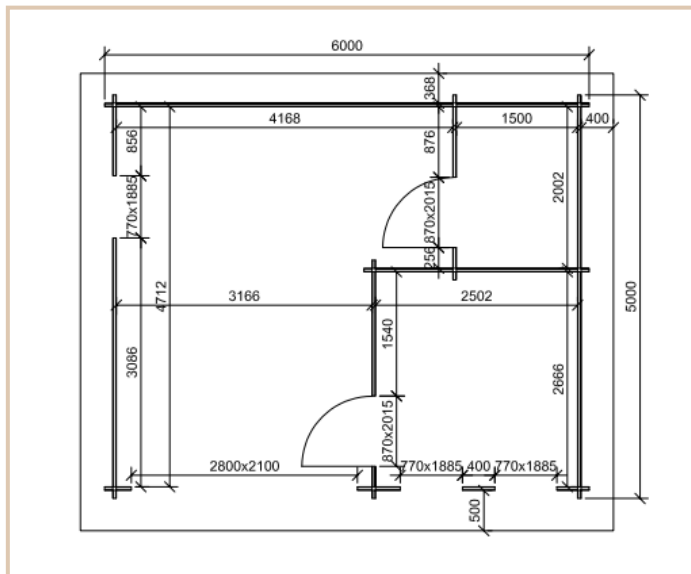

Price includes:

- Incl.** 100mm roof & external wall insulation
- FREE** steel roofing tiles
- FREE** 50mm floor insulation
- FREE** gutters & downpipes

Price
€22,740

Professional Assembly
Included

Cabin details	
Walls	45mm
Size	6m x 5m (19.7ft x 16.4ft)
Doors	Premium living type doors
Windows	Premium living type windows
Roof	Steel roof tiles
Ridge height	2340mm
Wall height	2860mm
Floor bearers	50mm x 100mm