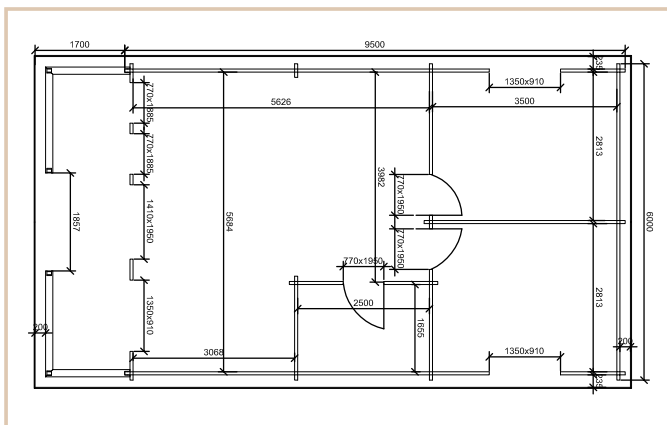

FREE gutters & downpipes

Cabin details

Wall thickness	45mm / 60mm
Size	6m x 11m (19.7ft x 36ft)
Doors	Premium living type doors
Windows	Premium living type windows
Roof	Steel roof tiles
Ridge height	2925mm
Wall height	2145mm
Floor bearers	50mm x 100mm