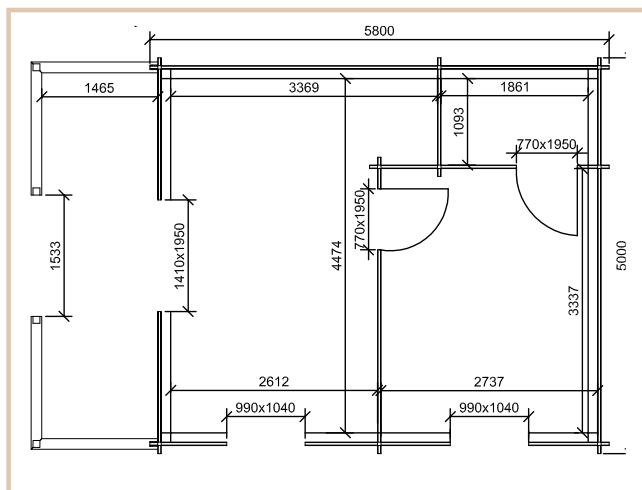

Professional
Assembly Included

Price includes:

Incl. 100mm roof
& external wall
Insulation

FREE steel
roofing tiles

FREE 50mm floor
insulation

FREE gutters &
downpipes

Cabin details

Wall thickness	45mm
Size	5m x 5.8m + 1.5m (16.4ft x 19ft +5ft)
Doors	Premium living type doors
Windows	Premium living type windows
Roof	Steel roof tiles
Ridge height	2600mm
Wall height	2210mm
Floor bearers	50mm x 100mm