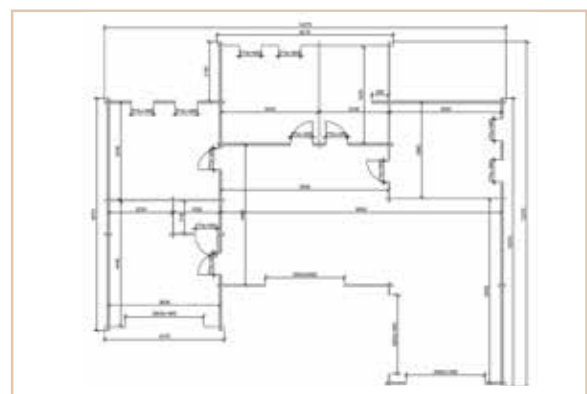

Two, Three & Four Bedroom Contemporary Log Cabins

Two Bed 13.7m x 8.2m (44.9ft x 27ft) Price **€87,380**

Three Bed 10.7m x 9.2m (35.1ft x 30.2ft) Price **€88,510**

Four Bed 14.2m x 12.2m (46.5ft x 40ft) Price **€122,350**