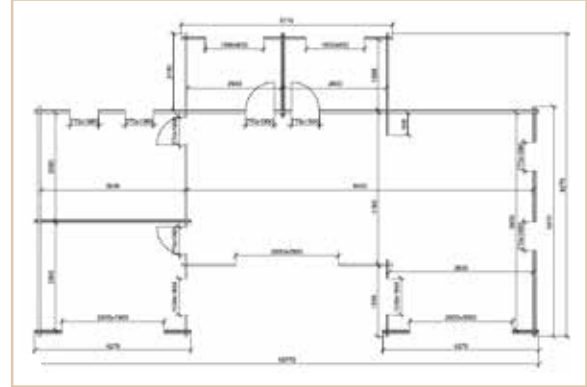

Two Bed 13.7m x 8.2m (44.9ft x 27ft) Price **€87,380**

Three Bed 10.7m x 9.2m (35.1ft x 30.2ft) Price **€88,510**