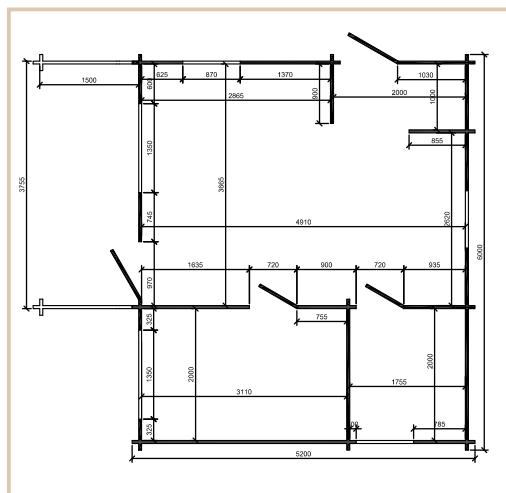

Cabin details

Walls	45mm
Size	6m x 5.2m (19.7ft x 17ft)
Doors	Premium living type doors
Windows	Premium living type windows
Roof	Steel roof tiles
Ridge height	2930mm
Wall height	2210mm
Floor bearers	50mm x 100mm