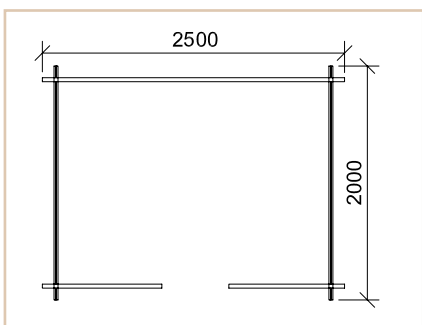

Cabin Details:	
Wall thickness	44mm
Size	2.5m x 2m (8.2ft x 6.6ft)
Doors	Premium living type door
Roof	Steel roof tiles
Ridge height	2450mm
Wall height	2080mm
Floor bearers	45mm x 50mm

Available upgrades	
Timber frame & block foundation*	€350
Thermowood cladding	€850
Charred thermowood cladding	€1,290
Super insulate your cabin**	€1,170
Finishing touches	
Laminated flooring + Smart electric radiator supply (600W)	€650
External oiling + Internal painting (incl. oil & paint)	€990

* Includes foundation cover up to 30cm + single step (width of the door). **200mm roof/floor insulation, 150mm wall insulation & triple glazed windows/doors