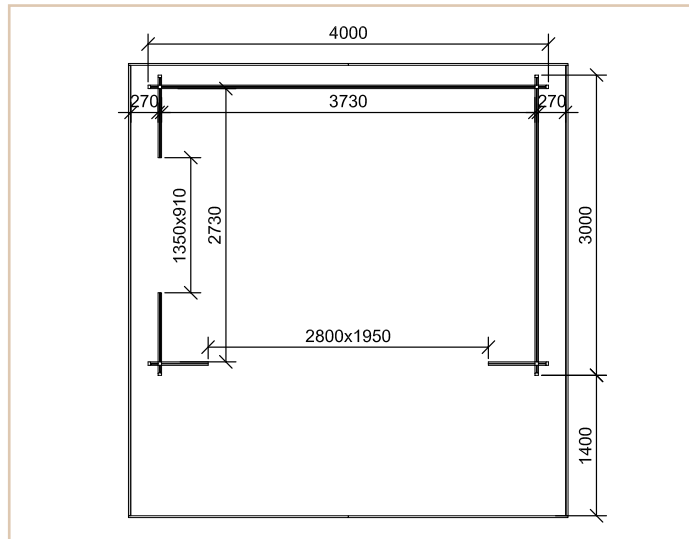

Professional Assembly Included

Price €12,180

Professional Assembly Included

Cabin Details:

Wall thickness	45mm
Size	4m x 3m (13ft x 9.8ft)
Doors	Premium living type door
Windows	Premium living type windows
Roof	Steel roof tiles
Ridge height	2450mm
Wall height	2110mm
Floor bearers	45mm x 50mm