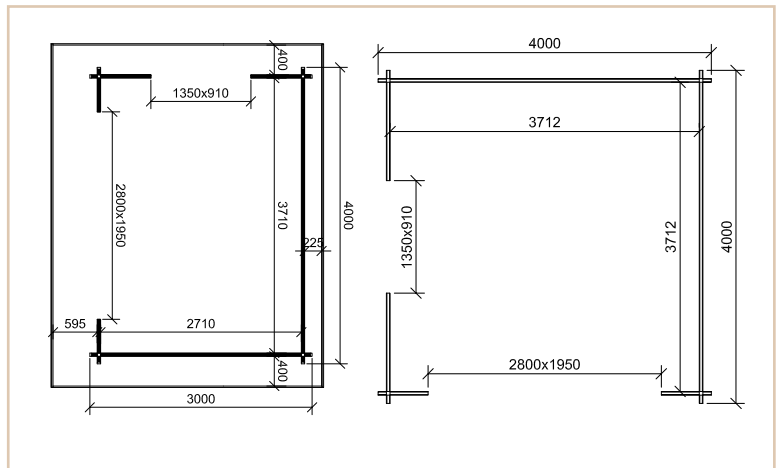

Cabin details	
Wall thickness	45mm
Size	4m x 3m (13ft x 9.8ft), 4m x 4m (13ft x 13ft) or 5m x 3m (16ft x 9.8ft)
Doors	Premium living type door
Windows	Premium living type windows
Roof	Steel roof tiles
Ridge height	2415mm
Wall height	2155mm
Floor bearers	45mm x 50mm