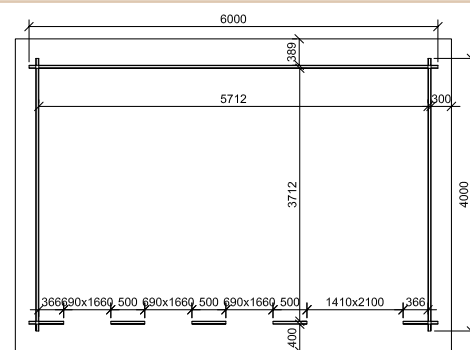

Price includes:

Incl. 100mm roof & external wall insulation
FREE steel roofing tiles
FREE 50mm floor insulation
FREE gutters & downpipes