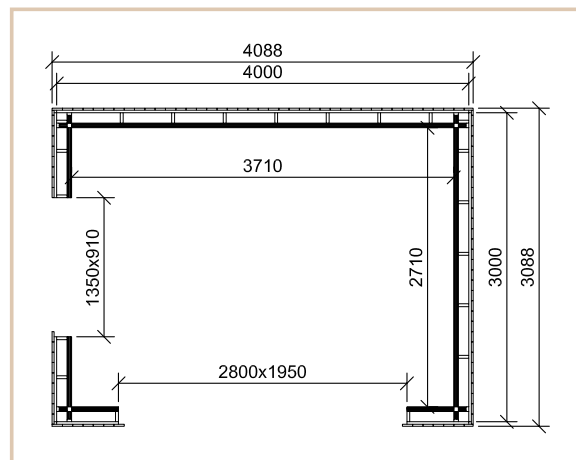

Price	€13,100	€16,110
Available upgrades	4m x 3m	4m x 4m
Timber frame & block foundation*	€840	€1,120
Thermowood cladding	Included	Included
Charred thermowood cladding	€480	€550
Super insulate your cabin**	€2,280	€2,710
Finishing touches		
Laminate flooring + Smart electric radiator supply	€920 (1000W)	€1,180 (1200W)
External oiling + Internal painting (incl. oil & paint)	€1,390	€1,430

* Includes foundation cover up to 30cm + single step (width of the door).
** 200mm roof/floor insulation, 150mm wall insulation & triple glazed windows/doors.