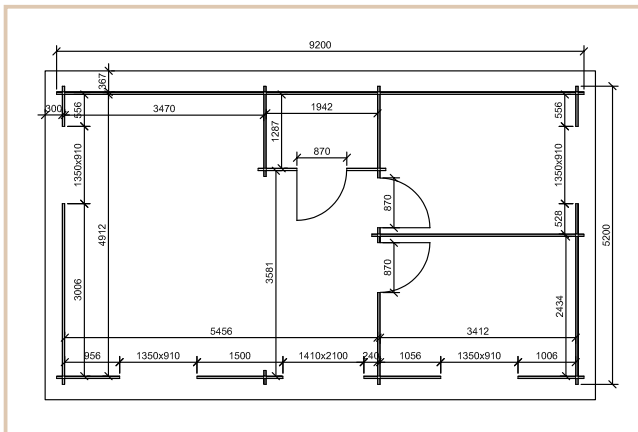

Incl. 100mm roof & external wall insulation

FREE steel roofing tiles

FREE 50mm floor insulation

FREE gutters & downpipes

Price **€34,370**

Professional Assembly Included

Cabin details

Walls	45mm / 60mm
Size	9.2m x 5.2m (30.2ft x 17ft)
Windows	Premium living type doors
Doors	Premium living type windows
Roof	Steel roof tiles
Ridge height	2665mm
Wall height	2200mm
Floor bearers	50mm x 100mm