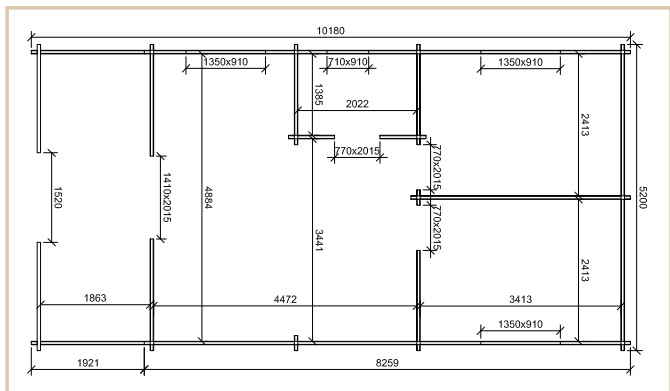

Cabin details	
Walls	45mm / 60mm
Size	5.2m x 8.2m + 1.8m (17ft x 26.9ft + 5.9ft)
Doors	Premium living type door
Windows	Premium living type windows
Roof	Steel roof tiles
Ridge height	2665mm
Wall height	2220mm
Floor bearers	50mm x 100mm

Available upgrades	
Timber frame & block foundation*	€3,720
Thermowood cladding	€2,590
Charred thermowood cladding	€3,530
Super insulate your cabin**	€4,960

Finishing touches	
Laminated flooring + Smart electric radiator supply (2x 600W +1x 1800W)	€3,160
External oiling + Internal painting (incl. oil & paint)	€3,400
Upgrade to 58mm log	€1,980

* Includes foundation cover up to 30cm + single step (width of the door).
** 200mm roof/floor insulation, 150mm wall insulation & triple glazed windows/doors.