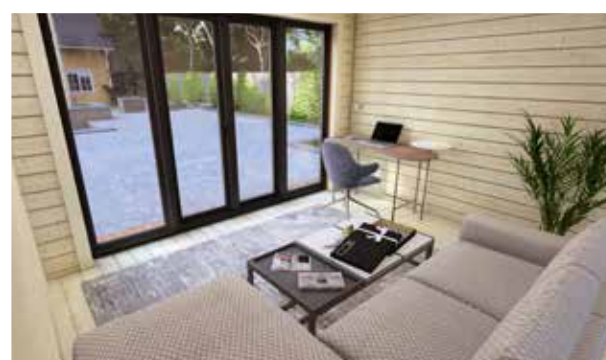

Anya Contemporary Log Cabin

6m x 4.4m

FREE
GERMAN-MADE
SCHÜCO® PVC
WINDOW & DOOR UPGRADE
(WHILE STOCK LAST)

Price includes:

- **Incl.** 100mm roof & external wall insulation
- **FREE** steel roofing tiles
- **FREE** 50mm floor insulation
- **FREE** gutters & downpipes

Professional Assembly Included

Price **€24,000**

Professional Assembly Included

Cabin details

Wall thickness	200mm
Size	6.0m x 4.4m
Log thickness	44mm
Doors	Schüco (Germany) uPVC - Antracite grey
Windows	Schüco (Germany) uPVC - Antracite grey
Roof	Steel roof
Ridge height	2470mm
Wall height	2210mm
Floor bearers	50mm x 45mm

Available upgrades

Timber frame & block foundation*	€1,680
Thermowood cladding	Included
Charred thermowood cladding	€860
Super insulate your cabin**	€3,730

Finishing touches

Laminated flooring + Smart electric radiator supply (1800W)	€1,600
External oiling + Internal painting (incl. oil & paint)	€1,650

* Includes foundation cover up to 30cm + single step (width of the door).

** 200mm roof/floor insulation, 150mm wall insulation & triple glazed windows/doors.