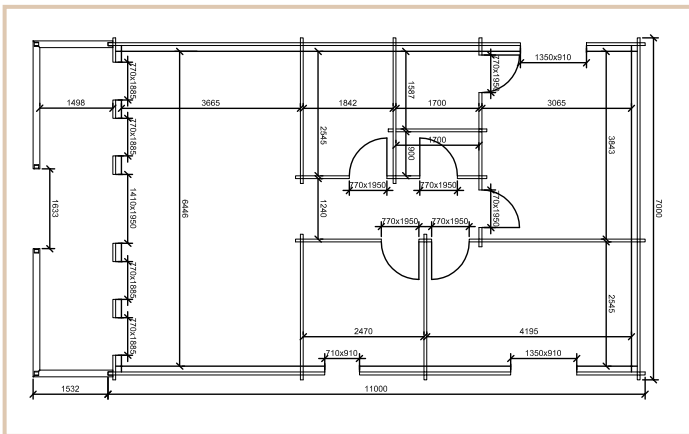

Cabin details

Walls	45mm / 60mm
Size	7m x 11m + 1.5m (23ft x 36ft + 5ft)
Doors	Premium living type doors
Windows	Premium living type windows
Roof	Steel roof tiles
Ridge height	3185mm
Wall height	2145mm
Floor bearers	50mm x 100mm

Available upgrades

Timber frame & block foundation*	€6,130
Thermowood cladding	€3,840
Charred thermowood cladding	€5,230
Super insulate your cabin**	€8,400

Finishing touches

Laminated flooring + Smart electric radiator supply (3x 600w +1x 1500W)	€4,960
External oiling + Internal painting (incl. oil & paint)	€4,790
Upgrade to 58mm log	€3,750

* Includes foundation cover up to 30cm + single step (width of the door).

** 200mm roof/floor insulation, 150mm wall insulation & triple glazed windows/doors.

All visuals shown are for illustrations purposes. Actual cabin details may vary.