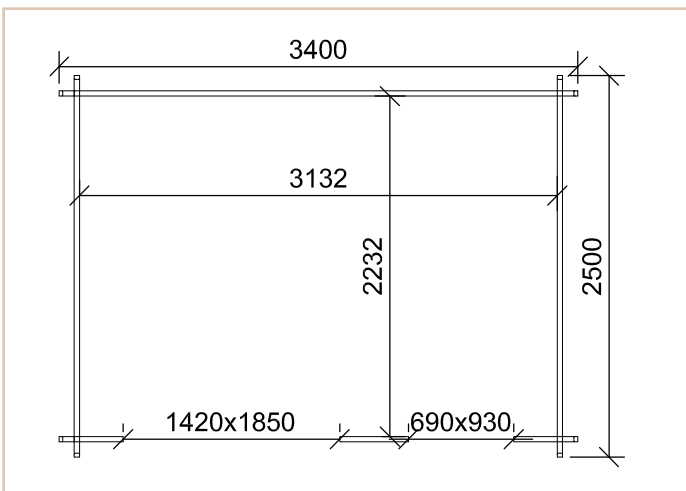

Wall thickness	45mm
Size	3.4m x 2.5m (11.2ft x 8.2ft)
Doors	Premium living type door
Windows	Premium living type window
Roof	Steel roof tiles
Ridge height	2450mm
Wall height	2050mm
Floor bearers	45mm x 50mm