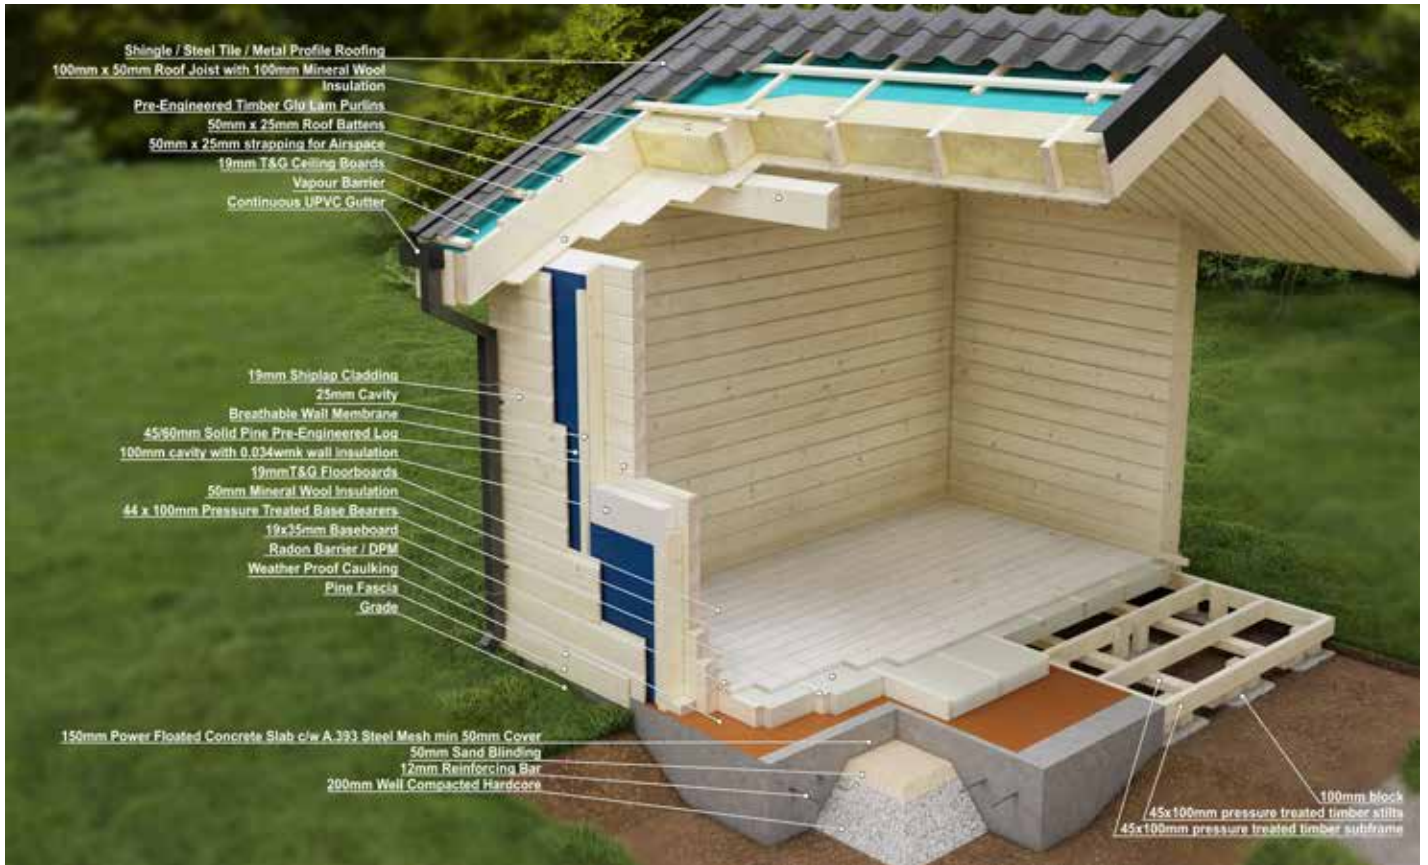

H1500WF

€490

H1800WF

€520

Wall Make up Detail

Hybrid Wall Make up Detail

Inch 2.5m x 2m

FREE
GERMAN MADE
SCHUCO PVC
WINDOW & DOOR UPGRADE
(WHILE STOCK LAST)