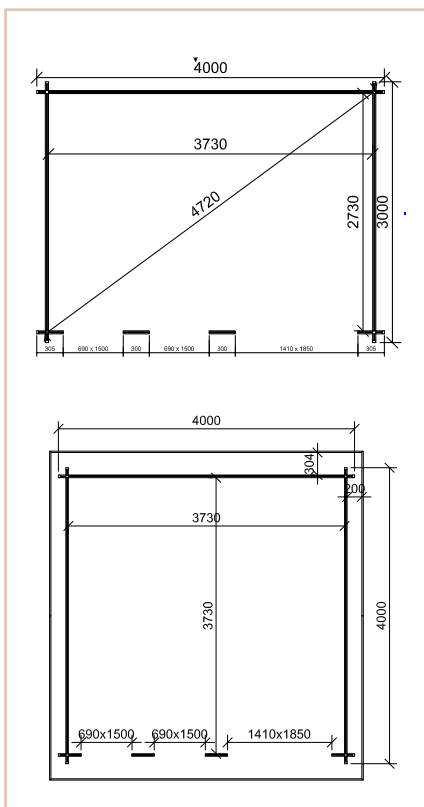

Price	€10,700	€12,490	€13,220	€14,420
Available upgrades	4m x 3m	5m x 3m	4m x 4m	6m x 3m
Timber frame & block foundation*	€840	€1,050	€1,120	€1,260
Thermowood cladding	€1,330	€1,520	€1,520	€1,700
Charred thermowood cladding	€1,810	€2,070	€2,070	€2,320
Super insulate your cabin**	€2,330	€2,690	€2,76	€3,040
Finishing touches				
Laminate flooring + Smart electric radiator supply	920 (1000W)	€1,140 (1200W)	€1,180 (1200W)	€1,320 (1500W)
External oiling + Internal painting (incl. oil & paint)	€1,390	€1,420	€1,430	€1,460

* Includes foundation cover up to 30cm + single step (width of the door).
** 200mm roof/floor insulation, 150mm wall insulation & triple glazed windows/doors.