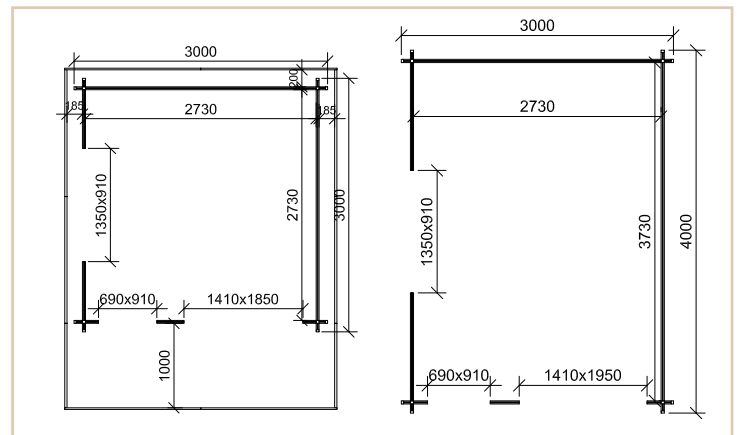

**Professional
Assembly Included**

Cabin details

Wall thickness	45mm
Overall Size	3m x 3m (9.8ft x 9.8ft) or 3m x 4m (9.8ft x 13ft)
Doors	Premium living type door
Windows	Premium living type windows
Roof	Steel roof tiles
Ridge height	2450mm
Wall height	2050mm
Floor bearers	45mm x 50mm