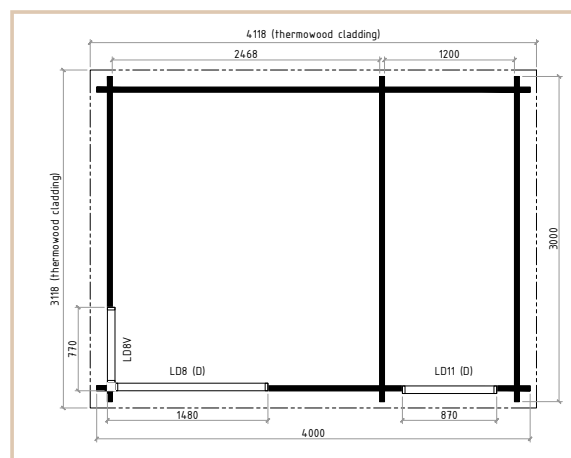

Price	€14,220	€16,480
Available upgrades	4m x 3m	5m x 3m
Timber frame & block foundation*	€840	€1,050
Thermowood cladding	Included	Included
Charred thermowood cladding	€480	€550
Super insulate your cabin**	€2,220	€3,730
Finishing touches		
Laminate flooring + Smart electric radiator supply	€920 (600W)	€1,140 (1000W)
External oiling + Internal painting (incl. oil & paint)	€1,210	€1,310

* Includes foundation cover up to 30cm + single step (width of the door).

** 200mm roof/floor insulation, 150mm wall insulation & triple glazed windows/doors.